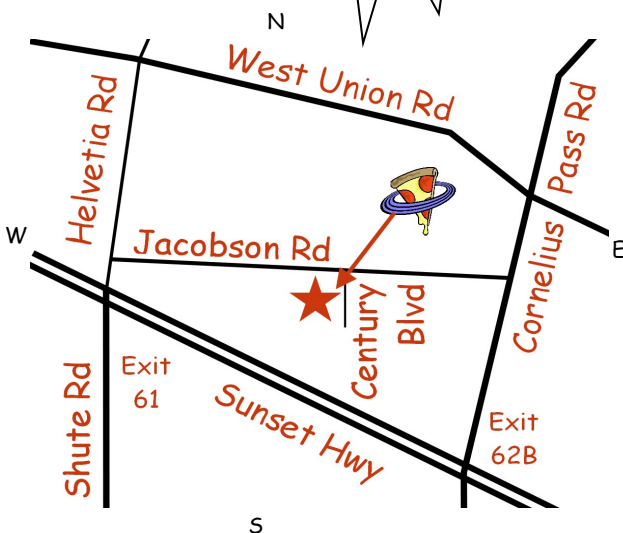

www.outofthisworld.net

503-681-8866

Directions

Sunset Hwy (US 26) to Cornelius Pass Rd N exit,
left on Jacobson Rd, left on Century Blvd

"The most family fun on this or any other planet!"