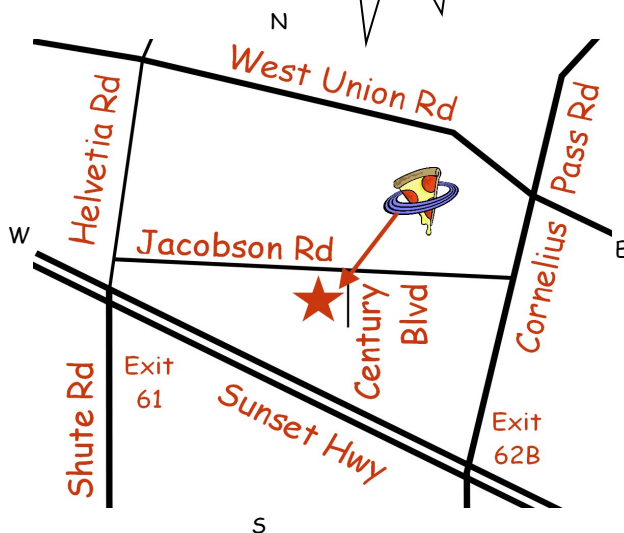

Lunch includes:

Slice of pizza (cheese and /or pepperoni)

Bottomless drink or single serving juice or milk

Served family style

Party trays available (Vegetables $20 or Fruit $25)